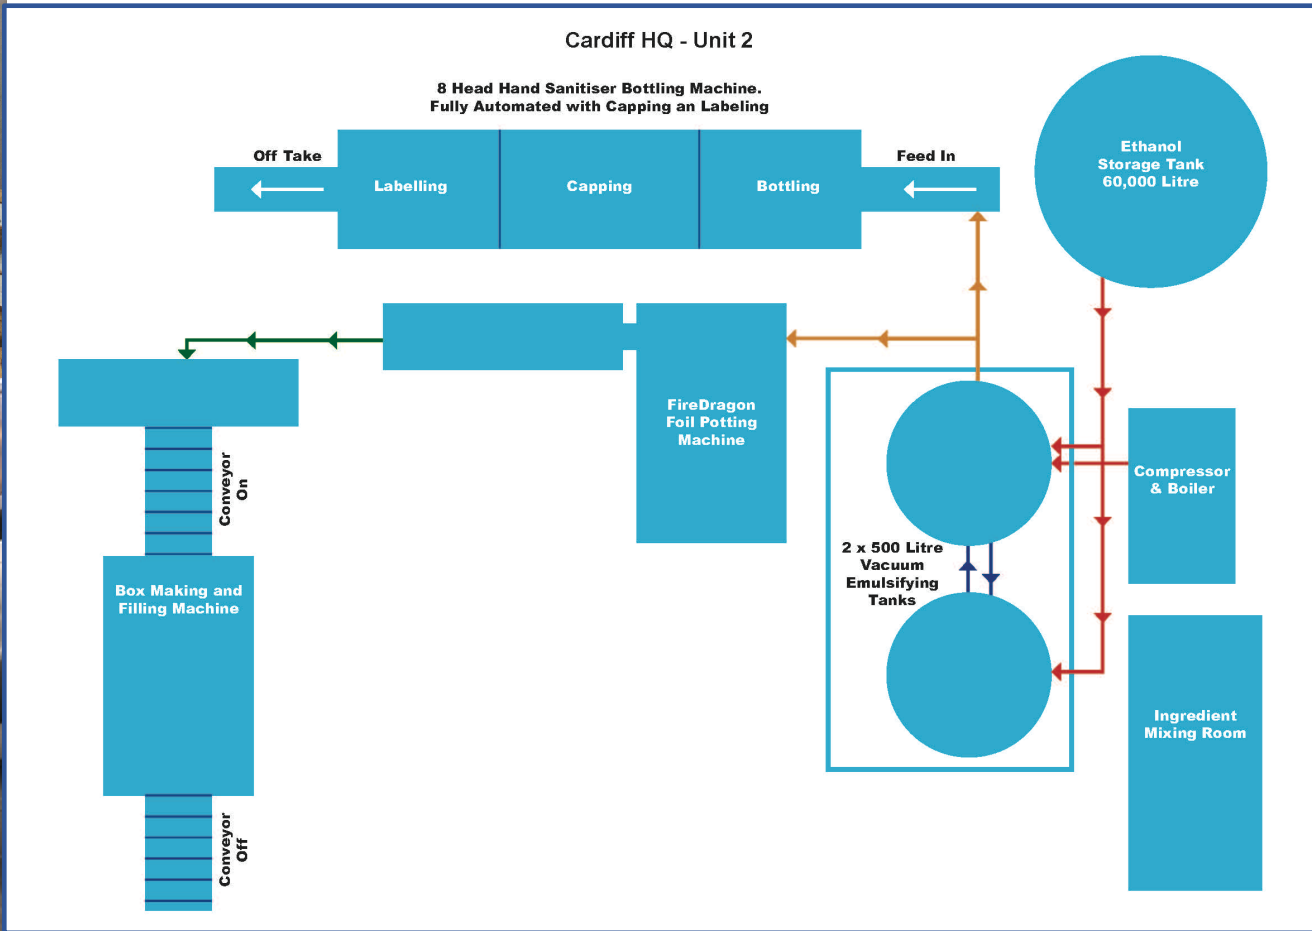

# HQ - UNIT 1 Camouflage Cream Production Area

Cardiff HQ - Camouflage Cream

Engineering Area

5 x Mixing Tanks

**HQ - UNIT 2  
Lamby Way - Cardiff**