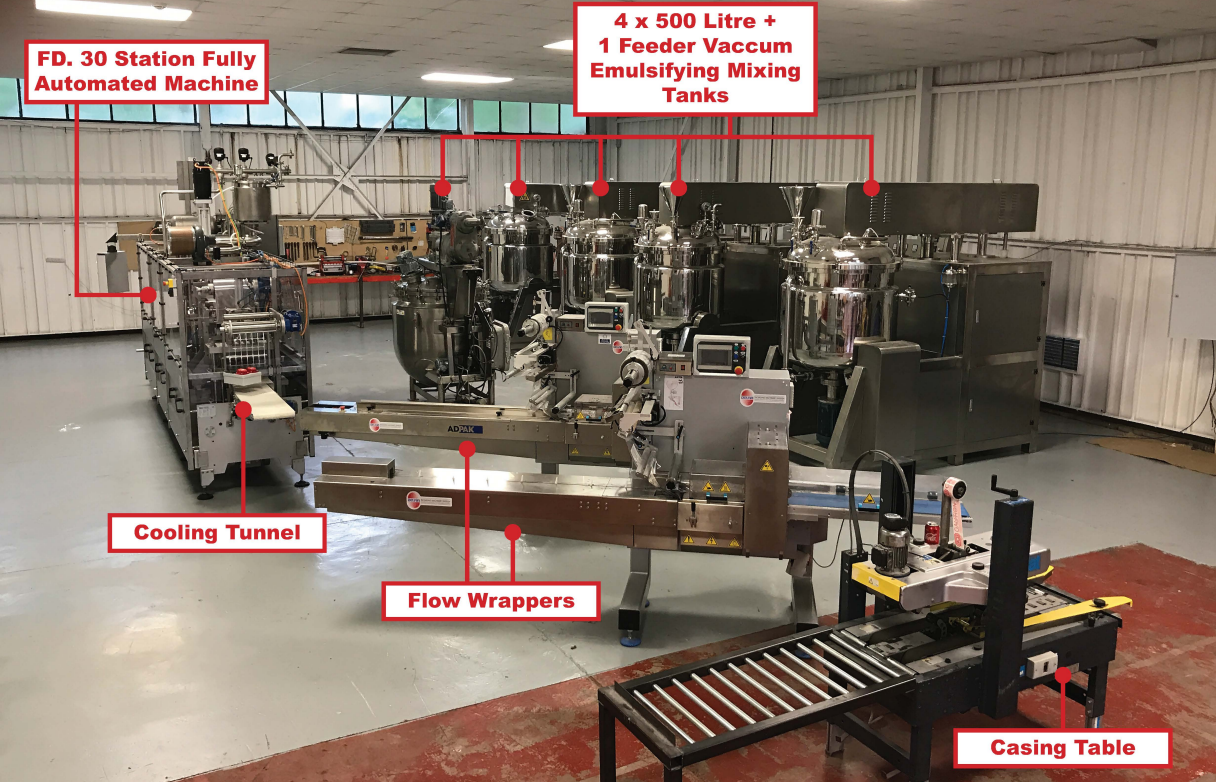

# HQ - UNIT 1 Camouflage Cream Production Area

Cardiff HQ - Camouflage Cream

Engineering Area

5 x Mixing Tanks

**HQ - UNIT 2  
Lamby Way - Cardiff**