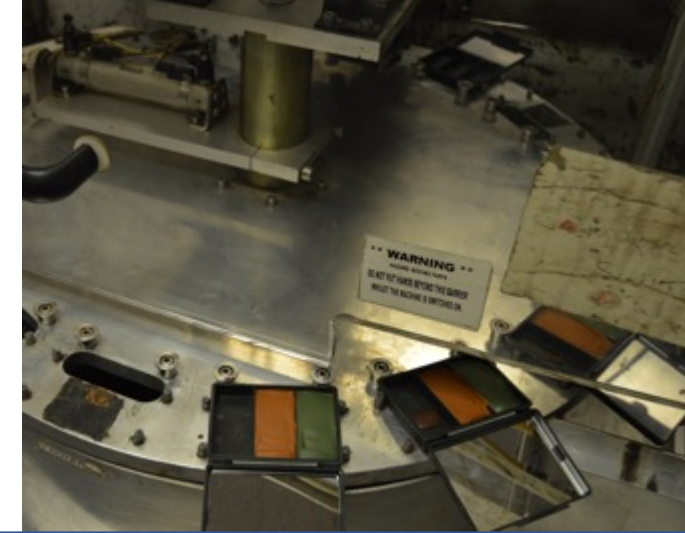

# HQ - UNIT 1 Camouflage Cream Production Area

Cardiff HQ - Camouflage Cream

Engineering Area

5 x Mixing Tanks

**HQ - UNIT 2  
Lamby Way - Cardiff**