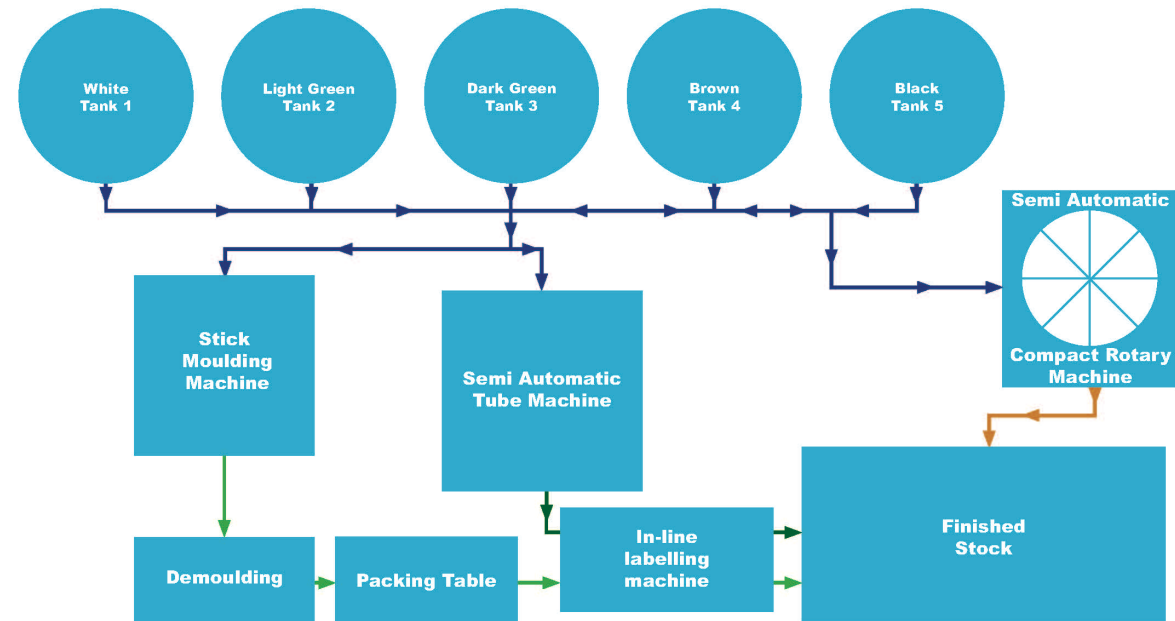

# HQ - UNIT 1 Camouflage Cream Production Area

Cardiff HQ - Camouflage Cream

Engineering Area

5 x Mixing Tanks

**HQ - UNIT 2  
Lamby Way - Cardiff**